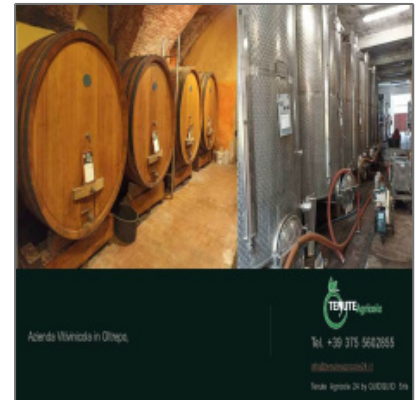

WINE COMPANY IN THE HILLS OF OLTREPO PAVESE!

- Rovescala

Basic Details

Property Type:	Rural Estate
Listing Type:	For Sale
Listing ID:	1069
Price:	\$0
View:	Garden
Year Built:	0
Lot Area:	0 Sqft

Appliances